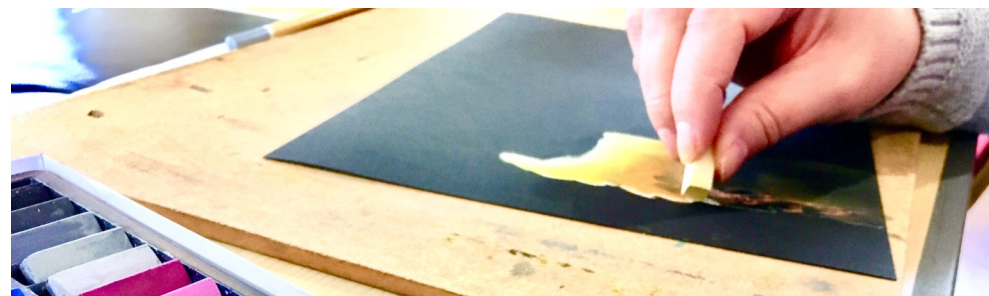

A different subject each week with step-by-step demonstrations along the way. All abilities welcome

| | | |
|----------------------|--|---|
| 6th Jul | SKILL BUILDER: Painting Eyes | ✓ |
| 13th | Wooden Footbridge Over a Stream in the Peak District | |
| 20th | Close Up of a Flower (macro) | |
| 27th | Layers of a Landscape (aerial perspective) | |
| 3rd August | SKILL BUILDER: The Sea | ✓ |
| 10th | Horse and haymaker | |
| 17th | Still Life of Books | |
| 24th | Rowing boat on the lakeside by a tree | |
| 31st | SKILL BUILDER: Fur and feathers | ✓ |
| 7th September | Rocky Cliffs and Turquoise Sea | |
| 14th | Portrait | |
| 21st | Fruit Bowl | |
| 28th | Sunset and Bracken (good foreground practice) | |
| 5th October | SKILL BUILDER: Fabric | ✓ |
| 12th | People's Park in Autumn | |
| 19th | Sunlit Tree with a foreground full of golden leaves | |
| 26th | Animal: Deer | |
| 2nd November | SKILL BUILDER: Metallic Objects | ✓ |
| 9th | Snowy Stone Circle and Distant Hills | |
| 16th | Still Life | |
| 23rd | Snow at the Frozen Pond | |
| 30th | SKILL BUILDER: Different Snow Effects | ✓ |
| 7th December | Cottage in the Snow | |
| 14th | Mountain and Lake in the Snow | |